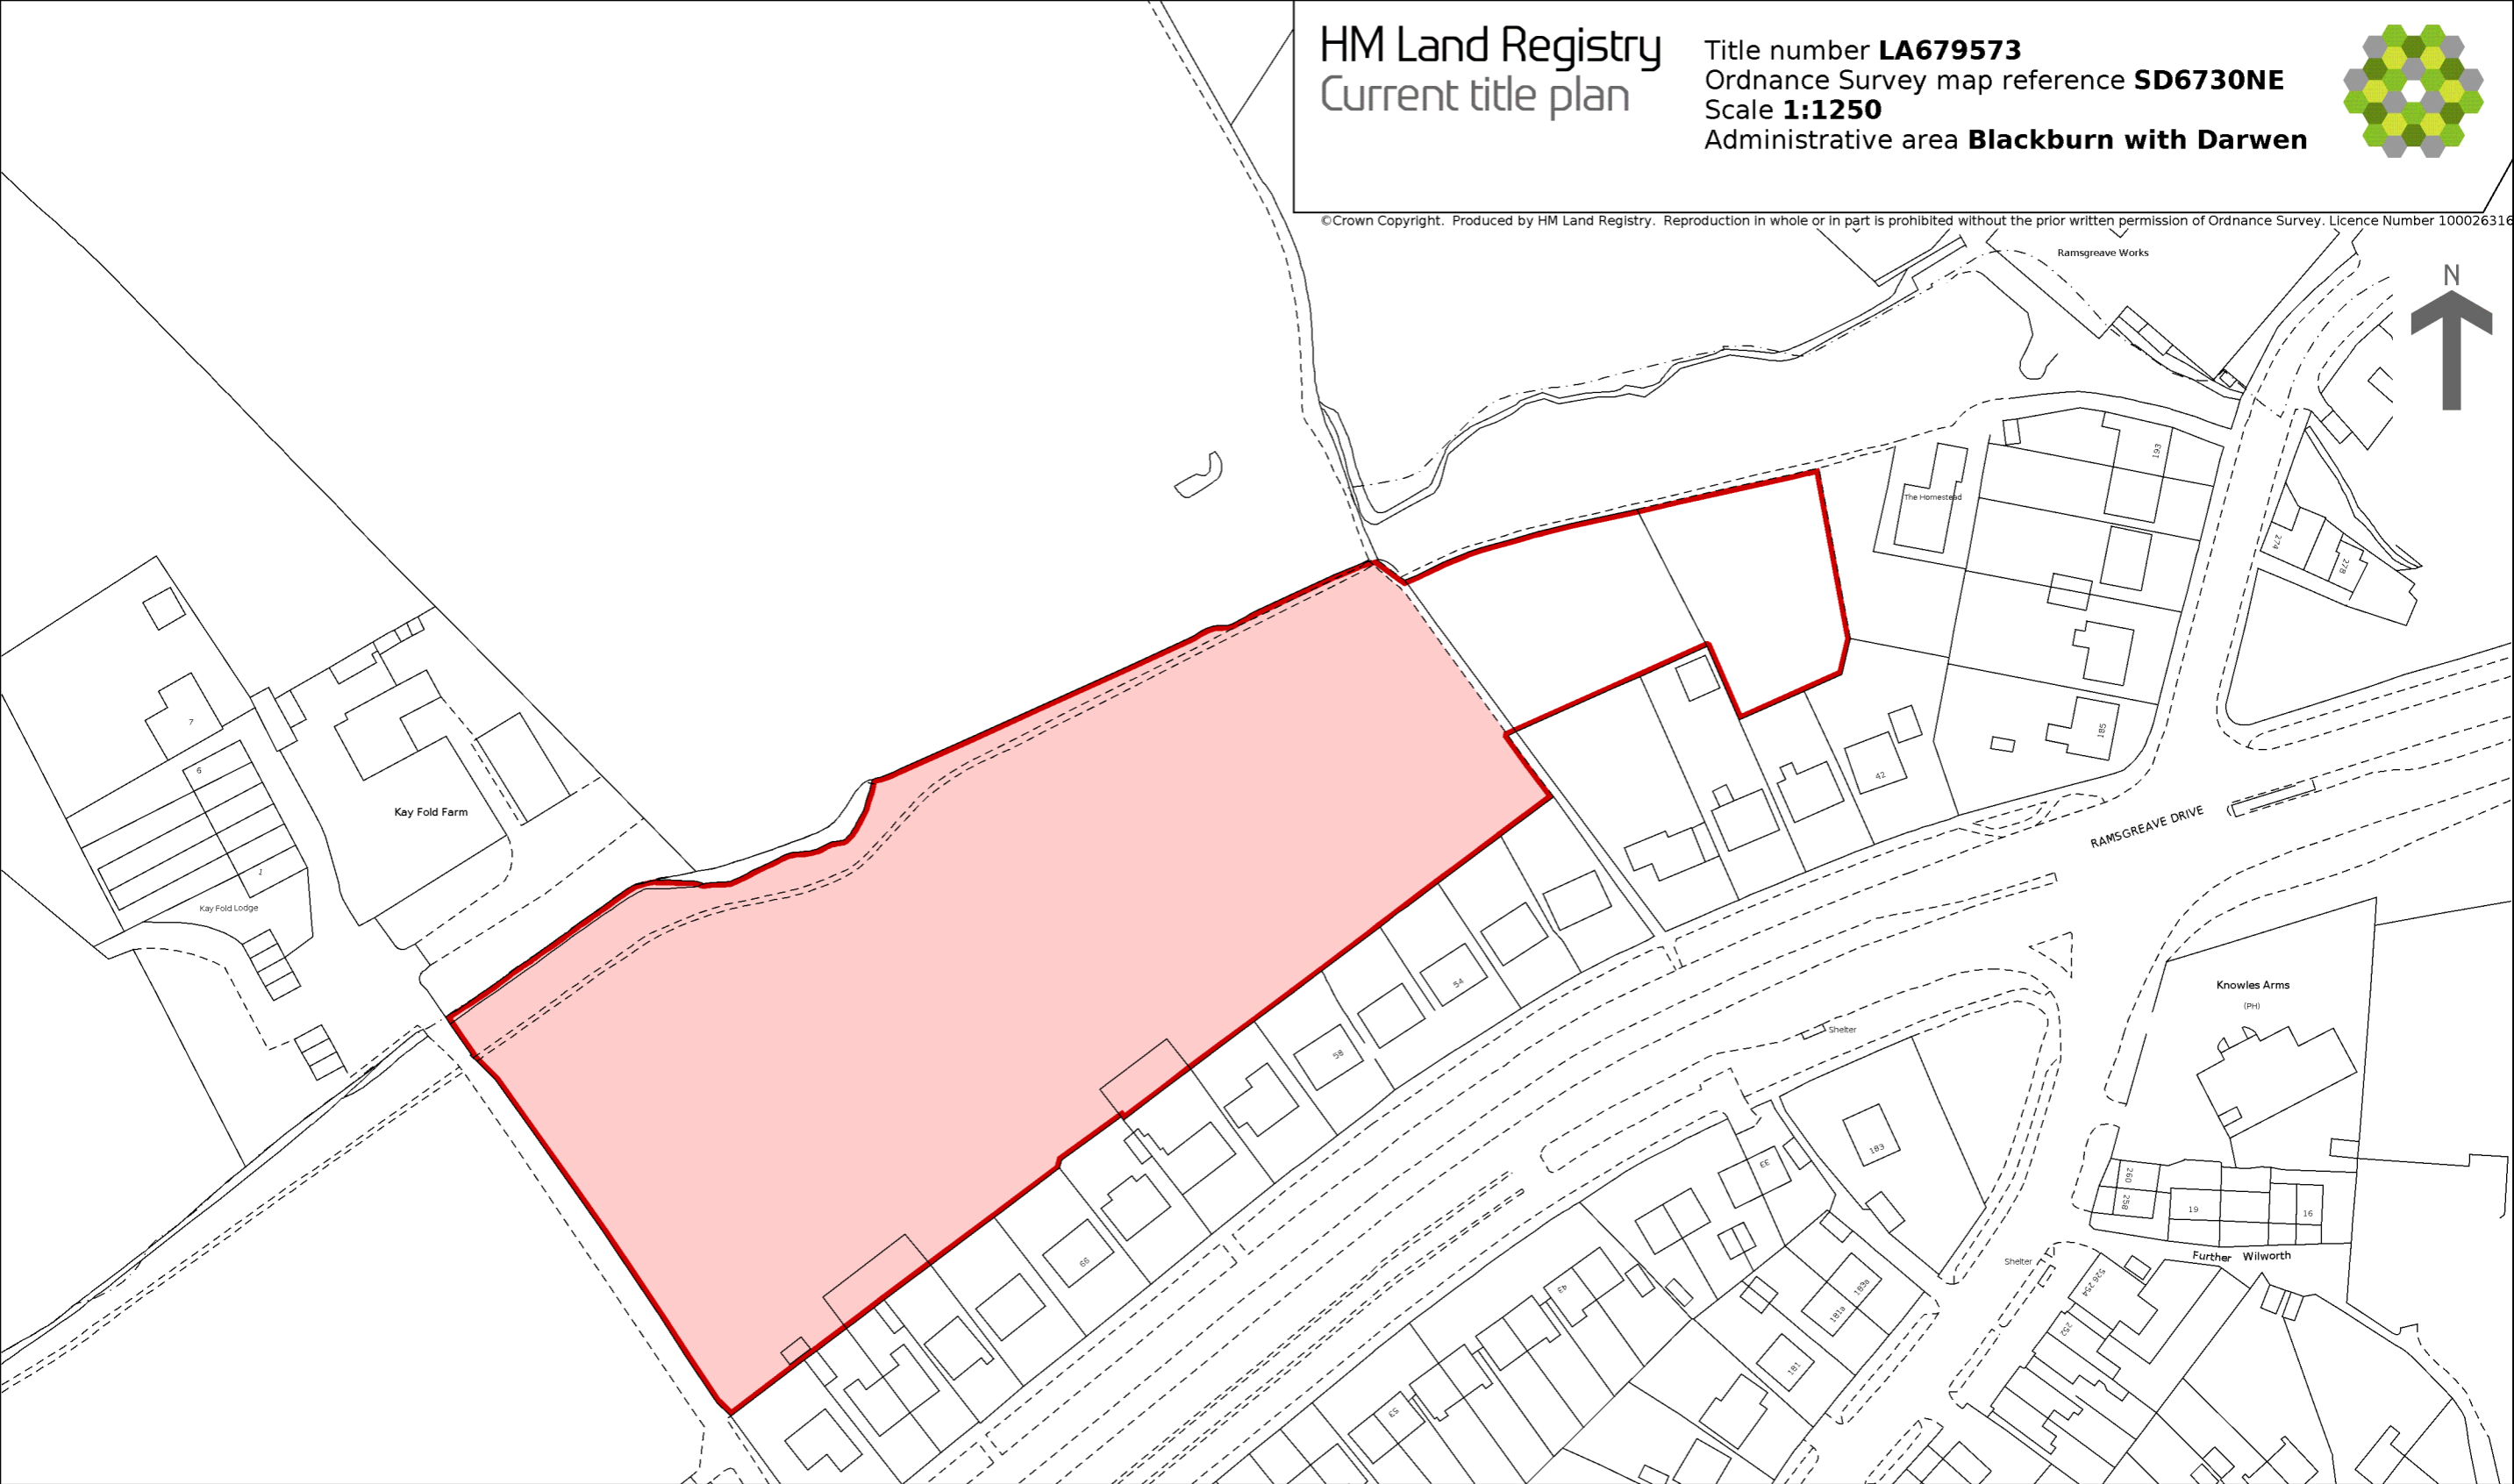

HM Land Registry
Current title plan

Title number **LA679573**
Ordnance Survey map reference **SD6730NE**
Scale **1:1250**
Administrative area **Blackburn with Darwen**

© Crown Copyright. Produced by HM Land Registry. Reproduction in whole or in part is prohibited without the prior written permission of Ordnance Survey. Licence Number 100026316

This is a print of the view of the title plan obtained from HM Land Registry showing the state of the title plan on 09 September 2020 at 12:35:02. This title plan shows the general position, not the exact line, of the boundaries. It may be subject to distortions in scale. Measurements scaled from this plan may not match measurements between the same points on the ground.